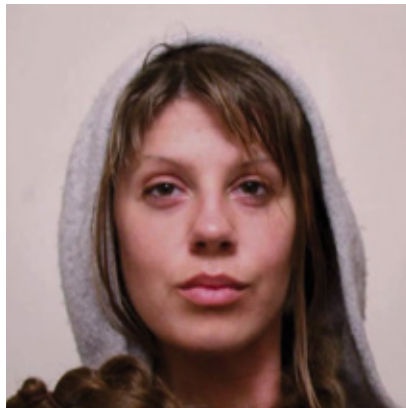

PLEASE HELP DO YOU KNOW THIS MAN?

**PERSON OF INTEREST IN THE EMMA FILLIPOFF CASE.
THIS MAN WAS SPOTTED ON MAY 27, 2014, GASTOWN, BC.
CLAIMING TO BE THE BOYFRIEND OF
EMMA FILLIPOFF MISSING SINCE NOV 28, 2012**

6 FT TALL

DARK HAIR

PROMINENT PART / SCAR IN HAIRLINE

**SWIRLY FLAME OUTLINE TATTOOS
ON BOTH FOREARMS**

**WALKS WITH A LIMP / LEFT KNEE
AND FOOT TURNED INWARD**

WEARS SUNGLASSES ON HEAD

BLUETOOTH DEVICE IN RIGHT EAR

**WORE NEON GREEN QUIKSILVER BRAND
T-SHIRT / JEANS**

WORE NEON GREEN LACED, WHITE

**CANVAS "CONVERSE HI-TOP LIKE"
SNEAKERS**

**IF YOU KNOW THIS MAN, OR HAVE ANY LEADS
TO HELP FIND EMMA FILLIPOFF YOU CAN**