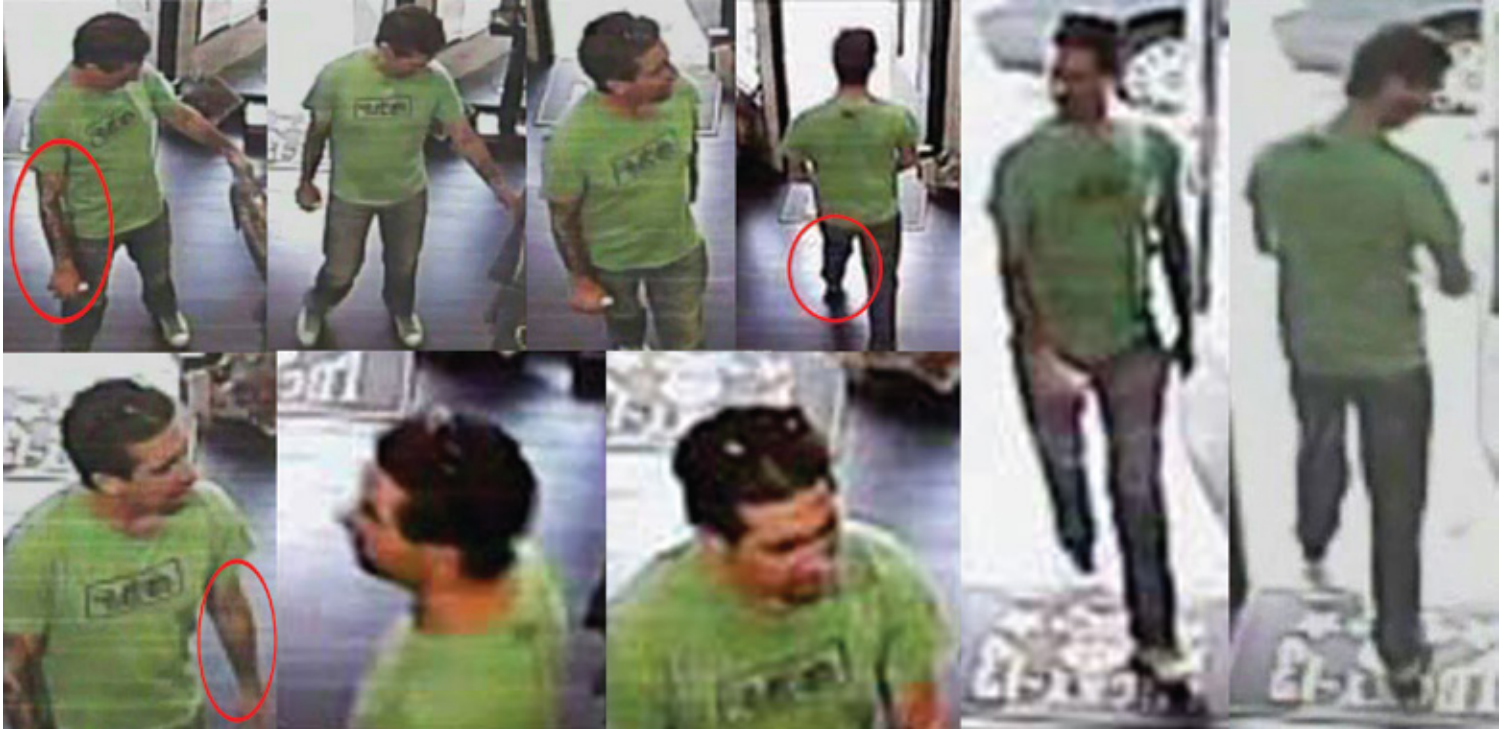

PLEASE HELP DO YOU KNOW THIS MAN?

EMMA FILLIPOFF
MISSING

LAST SEEN NOVEMBER 28, 2012

PERSON OF INTEREST IN THE EMMA FILLIPOFF CASE.
THIS MAN WAS SPOTTED IN GASTOWN, BC CLAIMING
TO BE THE BOYFRIEND OF MISSING EMMA FILLIPOFF

LEFT KNEE AND FOOT TURN INWARD WHEN WALKING AND STANDING
WALKS WITH A SWAG
TATTOOS ON BOTH FOREARMS (POSSIBLY FLAMES)
APPROXIMATELY 6 FEET TALL
APPROXIMATELY IN HIS 30s
DARK HAIR - WEARS PARTED IN MIDDLE
WEARS HIGH TOP SHOES AND SUNGLASSES ON HEAD